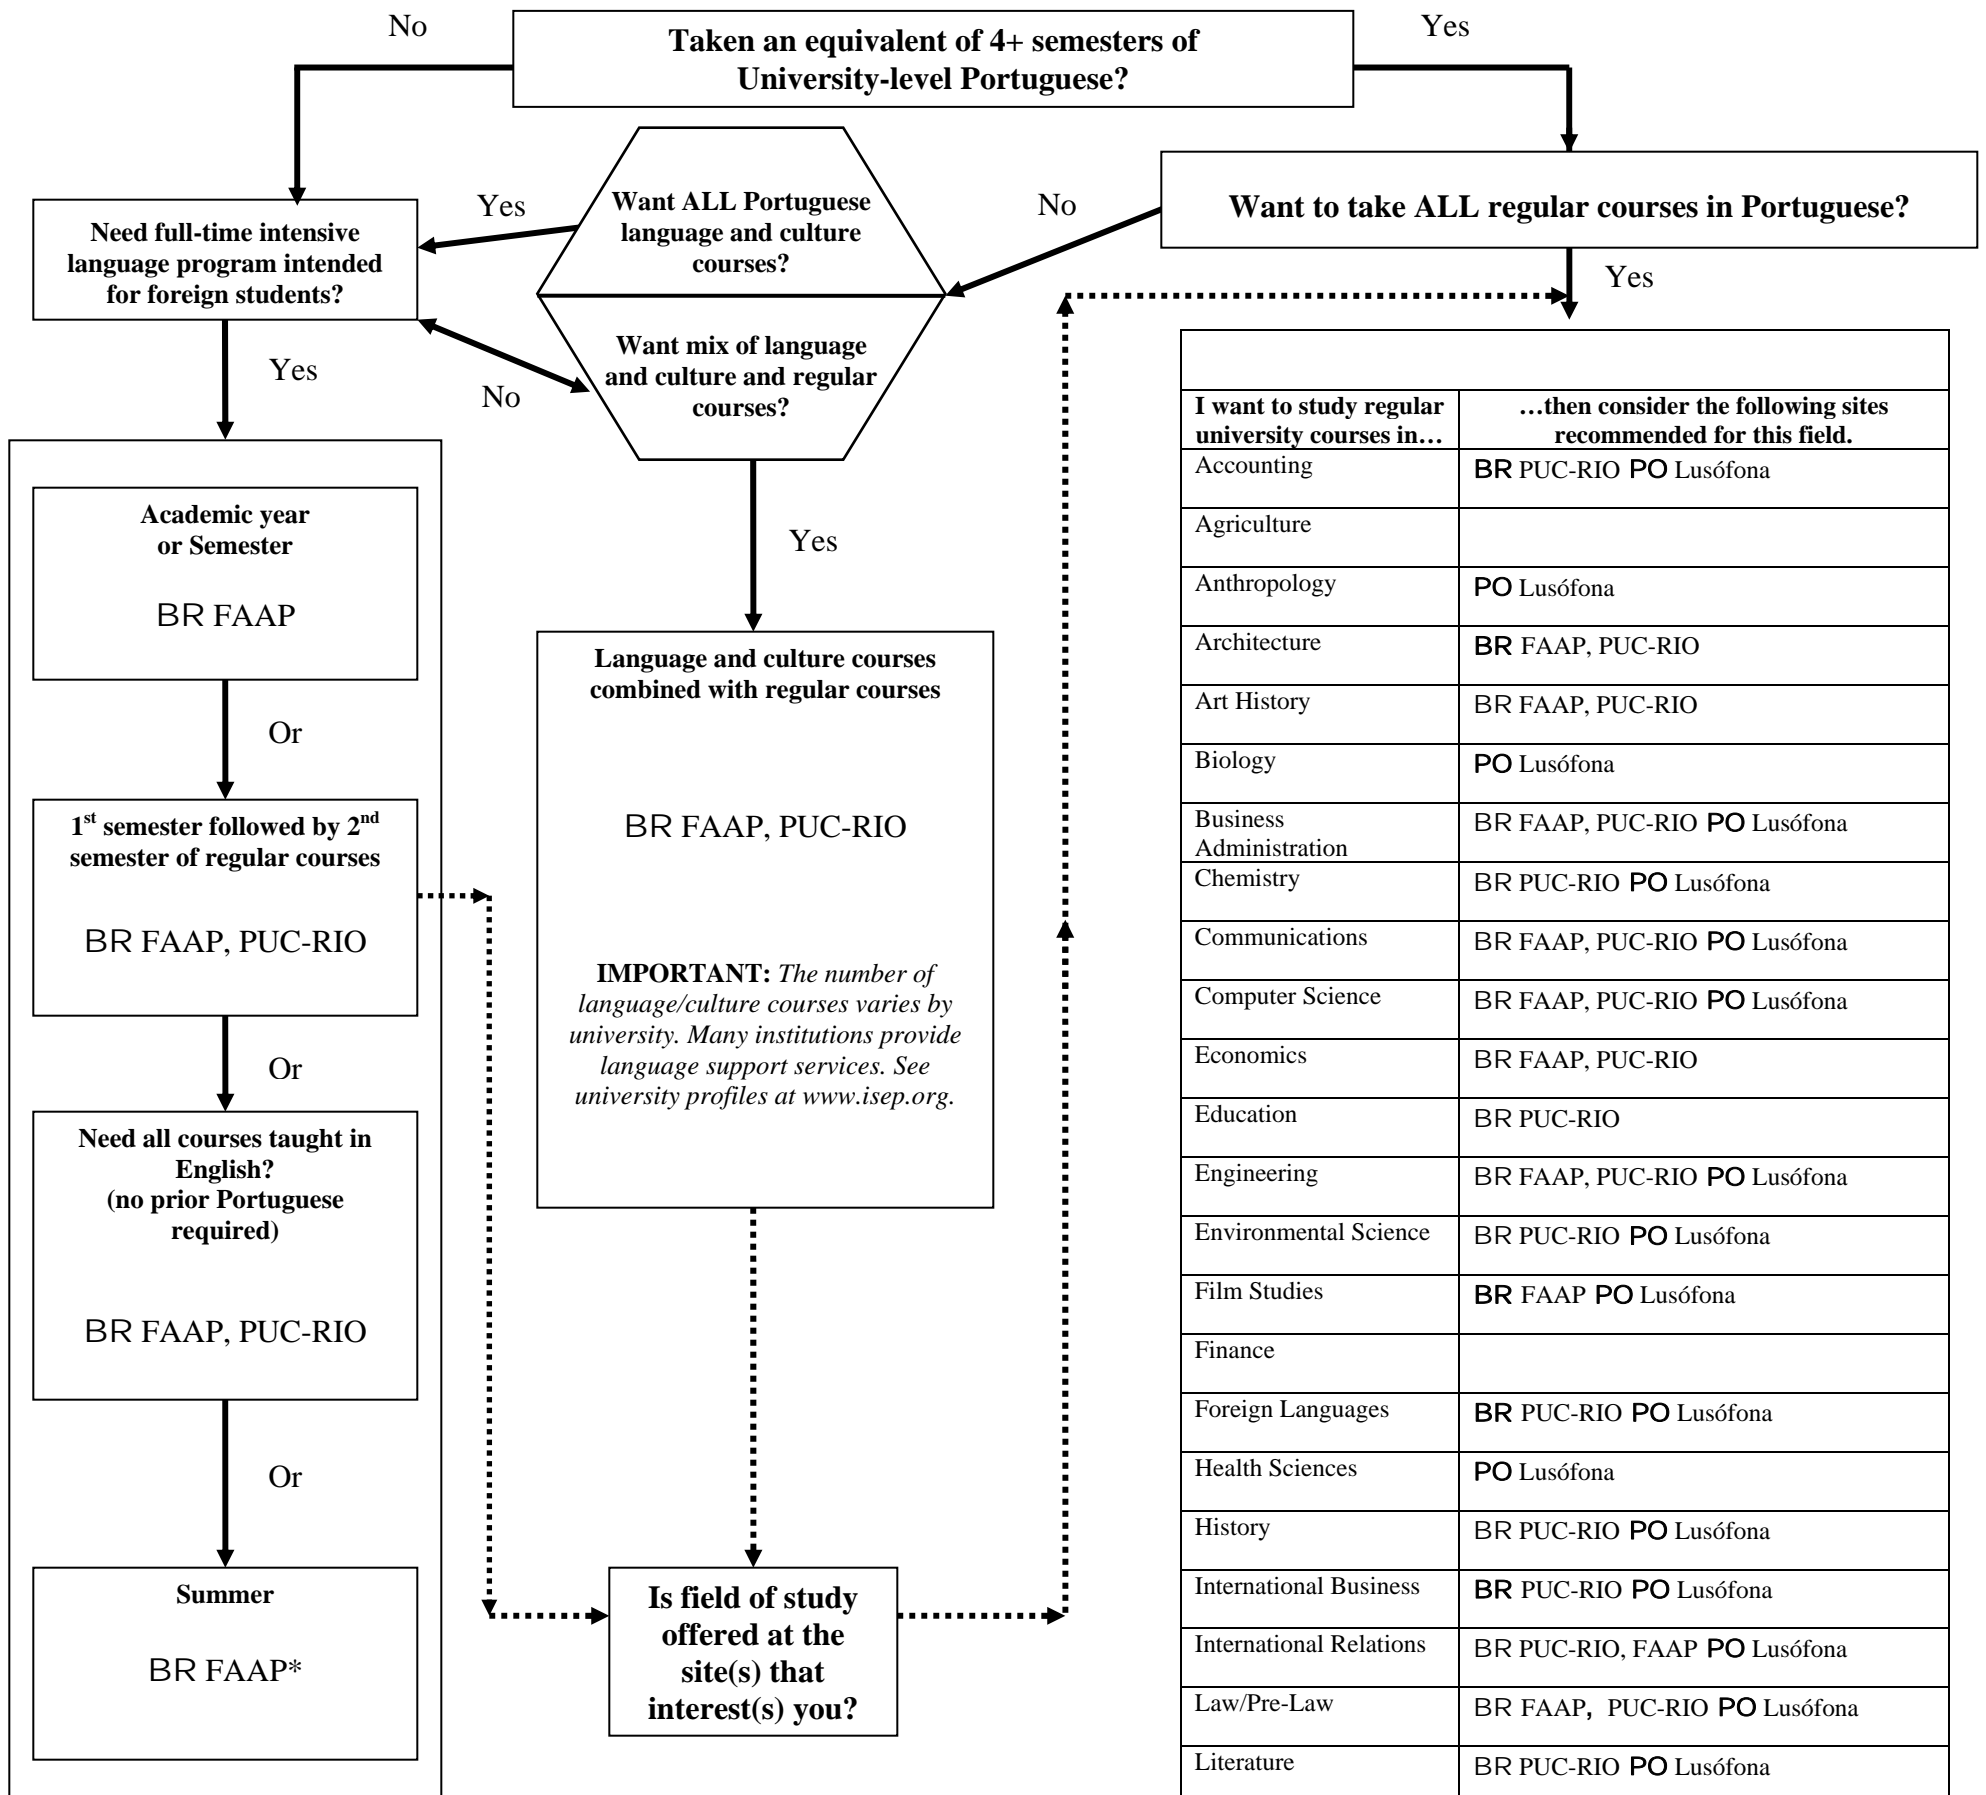

ISEP-Portuguese-at-a-Glance (US Students)

I want to study regular university courses in...	...then consider the following sites recommended for this field.
Accounting	BR PUC-RIO PO Lusófono
Agriculture	
Anthropology	PO Lusófono
Architecture	BR FAAP, PUC-RIO
Art History	BR FAAP, PUC-RIO
Biology	PO Lusófono
Business Administration	BR FAAP, PUC-RIO PO Lusófono
Chemistry	BR PUC-RIO PO Lusófono
Communications	BR FAAP, PUC-RIO PO Lusófono
Computer Science	BR FAAP, PUC-RIO PO Lusófono
Economics	BR FAAP, PUC-RIO
Education	BR PUC-RIO
Engineering	BR FAAP, PUC-RIO PO Lusófono
Environmental Science	BR PUC-RIO PO Lusófono
Film Studies	BR FAAP PO Lusófono
Finance	
Foreign Languages	BR PUC-RIO PO Lusófono
Health Sciences	PO Lusófono
History	BR PUC-RIO PO Lusófono
International Business	BR PUC-RIO PO Lusófono
International Relations	BR PUC-RIO, FAAP PO Lusófono
Law/Pre-Law	BR FAAP, PUC-RIO PO Lusófono
Literature	BR PUC-RIO PO Lusófono
Marketing	BR FAAP, PUC-RIO PO Lusófono
Mathematics	BR FAAP, PUC-RIO
Music	
Philosophy/Religion	BR PUC-RIO PO Lusófono
Physics	BR PUC-RIO PO Lusófono
Political Science	BR PUC-RIO PO Lusófono
Psychology	BR PUC-RIO PO Lusófono
Social Science	BR PUC-RIO PO Lusófono
Sports Science	
Studio Arts	BR FAAP
Theatre	
Tourism/Hospitality	BR PUC-RIO

Language Pre-Sessions
BR FAAP†, PUC-RIO**

† Program tuition included in benefits. Student pays housing and meals (approx US\$800).

* ISEP-Direct only
** Fee-paying only: students pay additional fees for the language and culture program directly to the host university in addition to the exchange fees paid to home university.